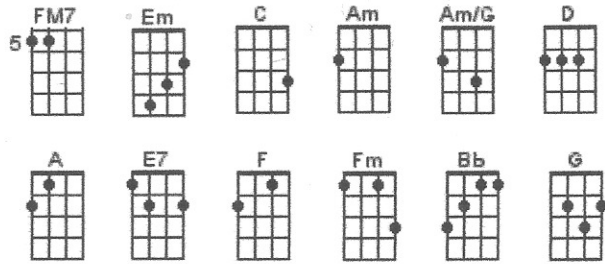

# SPACE ODDITY David Bowie

**Introduction:** Fmaj7 Em Fmaj7 Em

C Em  
Ground Control to Major Tom  
C Em  
Ground Control to Major Tom  
Am Am/G D  
Take your protein pills and put your helmet on

C Em  
Ground Control to Major Tom (*Ten, Nine, Eight, Seven, Six*)  
C Em  
Commencing countdown engines on (*Five, Four, Three*)  
Am Am/G D  
Check ignition and may God's love be with you (*Two, One, Liftoff*)

C E7  
This is Ground Control to Major Tom  
F  
You've really made the grade  
Fm C F  
And the papers want to know whose shirts you wear  
Fm C F  
Now it's time to leave the capsule if you dare

C E7  
This is Major Tom to Ground Control  
F  
I'm stepping through the door  
Fm C F  
And I'm floating in a most peculiar way  
Fm C F  
And the stars look very different today

Fmaj7 Em7  
For here am I sitting in a tin can  
Fmaj7 Em7  
Far above the world  
Bb Am G F  
Planet Earth is blue And there's nothing I can do

C F G A A C F G A A

C E7  
Though I'm past one hundred thousand miles  
F  
I'm feeling very still  
Fm C F  
And I think my spaceship knows which way to go  
Fm C F  
Tell my wife I love her very much. She knows

G E7 Am  
Ground Control to Major Tom your circuit's dead,  
There's something wrong

D  
Can you hear me, Major Tom?

C  
Can you hear me, Major Tom?

G  
Can you hear me, Major Tom? Can you....

Fmaj7 Em7  
Here am I floating in a tin can  
Fmaj7 Em7  
Far above the moon  
Bb Am G F  
Planet Earth is blue And there's nothing I can do