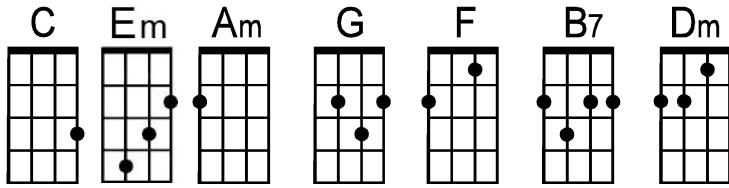

I Can't Help Falling in Love with You

By Hugo Peretti, Luigi Creatore & George David Weiss

(Based on a French melody from 1784)

6/8 time

Capo 2nd fret to match Elvis

Intro: C | Em | Am | G |

C . | Em . | Am . | . | F . | C . | G . | . | F . | G . | Am . | F . | C . | G . | C . | . |
Wise men say only fools rush in, but I can't help falling in love with yo-o-ou

C . | Em . | Am . | . | F . | C . | G . | . | F . | G . | Am . | F . | C . | G . | C . | . |
Shall I stay, would it be a sin? If I can't help falling in love with yo-o-ou

Bridge:

Em . | B7 . | Em . | B7 . | Em . | B7 . | Em . | . | Dm . | G . |
Like a river flows surely to the sea Darling so it goes somethi-i-i-i-ing are meant to be-e-e