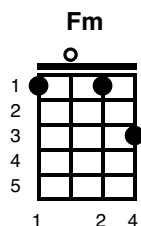

## Chorus

C Dm  
It's now or never, come hold me tight  
G7 C  
Kiss me my darling, be mine tonight  
Fm Cm C G7  
Tomorrow will be too late, it's now or never  
C  
My love won't wait.

## Verse

C F  
When I first saw you with your smile so tender  
G7 C  
My heart was captured, my soul surrendered  
C F  
I'd spend a lifetime waiting for the right time  
C G7 C  
Now that your near the time is here at last.

### Verse

C F  
Just like a willow, we would cry an ocean  
G7 C  
If we lost true love and sweet devotion  
C F  
Your lips excite me, let your arms invite me  
C G7 C  
For who knows when we'll meet again this way