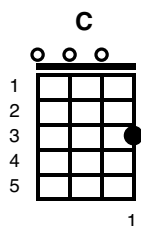

Its Now Or Never Elvis Presley

Key of C

Chorus

C Dm
It's now or never, come hold me tight
G7 C
Kiss me my darling, be mine tonight
Fm Cm C G7
Tomorrow will be too late, it's now or never
C
My love won't wait.

Verse

C F
When I first saw you with your smile so tender
G7 C
My heart was captured, my soul surrendered
C F
I'd spend a lifetime waiting for the right time
C G7 C
Now that your near the time is here at last.

Chorus

C Dm
It's now or never, come hold me tight
G7 C
Kiss me my darling, be mine tonight