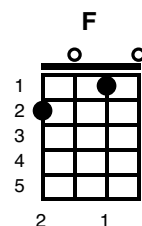

## Chorus

C Dm  
It's now or never, come hold me tight  
G7 C  
Kiss me my darling, be mine tonight  
Fm Cm C G7  
Tomorrow will be too late, it's now or never  
C  
My love won't wait.

## Verse

C F  
When I first saw you with your smile so tender  
G7 C  
My heart was captured, my soul surrendered  
C F  
I'd spend a lifetime waiting for the right time  
C G7 C  
Now that your near the time is here at last.

### Verse

C F  
Just like a willow, we would cry an ocean  
G7 C  
If we lost true love and sweet devotion  
C F  
Your lips excite me, let your arms invite me  
C G7 C  
For who knows when we'll meet again this way