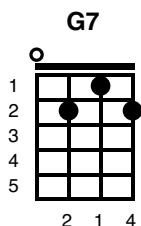

## Chorus

C Dm  
It's now or never, come hold me tight  
G7 C  
Kiss me my darling, be mine tonight  
Fm Cm C G7  
Tomorrow will be too late, it's now or never  
C  
My love won't wait.

## Verse

C F  
When I first saw you with your smile so tender  
G7 C  
My heart was captured, my soul surrendered  
C F  
I'd spend a lifetime waiting for the right time  
C G7 C  
Now that your near the time is here at last.

### Verse

C F  
Just like a willow, we would cry an ocean  
G7 C  
If we lost true love and sweet devotion  
C F  
Your lips excite me, let your arms invite me  
C G7 C  
For who knows when we'll meet again this way