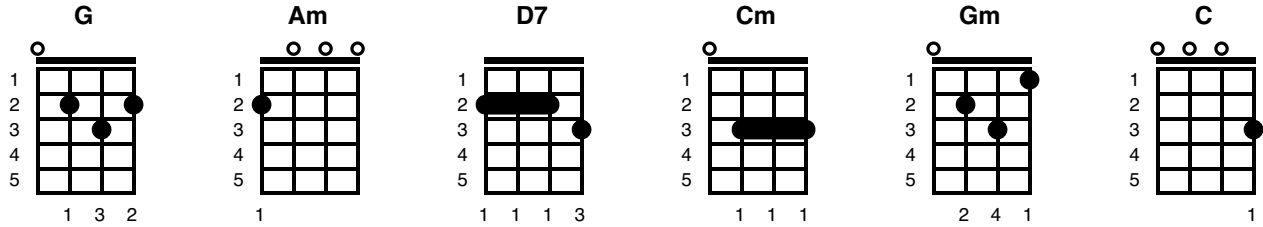

# Its Now Or Never Elvis Presley

Key of G

## Chorus

G Am  
It's now or never, come hold me tight  
D7 G  
Kiss me my darling, be mine tonight  
Cm Gm G D7  
Tomorrow will be too late, it's now or never  
G  
My love won't wait.

## Verse

G C  
When I first saw you with your smile so tender  
D7 G  
My heart was captured, my soul surrendered  
G C  
I'd spend a lifetime waiting for the right time  
G D7 G  
Now that your near the time is here at last.

### Verse

G C  
Just like a willow, we would cry an ocean  
D7 G  
If we lost true love and sweet devotion  
G C  
Your lips excite me, let your arms invite me  
G D7 G  
For who knows when we'll meet again this way