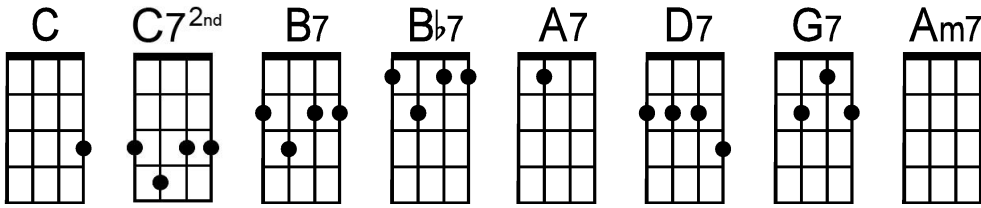

# Walk Right In (Original Lyrics)

by Gus Cannon and H. Woods (1929)

-----Walk-down chords-----

**Intro:** C . . . | C7<sup>\</sup> B7<sup>\</sup> B<sup>b</sup>7<sup>\</sup> A7 . | D7 . G7 . | C . G7 . |

C . . . | C7<sup>\</sup> B7<sup>\</sup> B<sup>b</sup>7<sup>\</sup> A7 . | D7 . G7 . | C . G7  
Walk right- in— set ri—ight down— and baby let your mind roll on—

. | C . . . | C7<sup>\</sup> B7<sup>\</sup> B<sup>b</sup>7<sup>\</sup> A7 . | D7 . . . | G7 . .  
Hey, walk right- in— they don't know why— cuz' Daddy, you been stayin' too long—

. | C Am7 C Am7 | C Am7 C . | . . . | A7 . .  
Now, every-body's talkin' 'bout a new way o' walkin' Do you want to lose your mind—?

C . . . | C7<sup>\</sup> B7<sup>\</sup> B<sup>b</sup>7<sup>\</sup> A7 . | D7 . G7 . | C . G7  
Walk right- in— set ri—ight down— and Daddy let your mind roll on—

. | C . . . | C7<sup>\</sup> B7<sup>\</sup> B<sup>b</sup>7<sup>\</sup> A7 . | D7 . . . | G7 . .  
Hey, walk right- in— stay a little while— cuz' Daddy, you been a-way too long—

. | C Am7 C Am7 | C Am7 C . | . . . | A7 . .  
Now, every-body's talkin' 'bout a new way o' walkin' Do you want to lose your mind—?

. | C . . . | C7<sup>\</sup> B7<sup>\</sup> B<sup>b</sup>7<sup>\</sup> A7 . | D7 . G7 . | C . . G7<sup>\</sup> C<sup>\</sup>  
Hey, walk right- in— set ri—ight down— and Daddy, let your mind roll on—