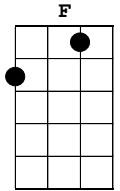

You're a Grand Old Flag/ Yankee Doodle Dandy

Jaunty Strum
D- DU D-

INTRO:

F F
X X X | X X X

VERSE 1:

F
You're a grand old flag, you're a high-flying flag
C7

And forever in peace may you wave

C7 Gm7 C7 F C7 F
You're the em-blem of the land I love
G7 C7

The home of the free and the brave...

F
Ev'ry heart beats true for the Red, White and Blue
D7 Gm

Where there's never a boast or brag

C7 F C7
Should auld acquaintance be forgot
G7 C7 F

Keep your eye on the grand old flag

VERSE 2:

F G7
I'm a Yankee Doodle Dandy

C7 F
A Yankee Doodle, do or die

D7 Gm
A real, live nephew of my Uncle Sam

G7 C7
Born on the 4th of July

F G7
I've got a Yankee Doodle sweetheart

C7 F
She's my Yankee Doodle joy

F
Yankee Doodle came to London just to ride the ponies

G7 C7 F
I am that Yankee Doodle Boy