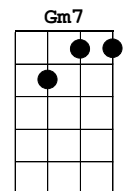

You're a Grand Old Flag/ Yankee Doodle Dandy

Jaunty Strum
D- DU D-

INTRO:

F F
X X X | X X X

VERSE 1:

F
You're a grand old flag, you're a high-flying flag
C7

And forever in peace may you wave

C7 Gm7 C7 F C7 F
You're the em-blem of the land I love
G7 C7

The home of the free and the brave...

F
Ev'ry heart beats true for the Red, White and Blue
D7 Gm

Where there's never a boast or brag

C7 F C7
Should auld acquaintance be forgot
G7 C7 F

Keep your eye on the grand old flag

VERSE 2:

F G7
I'm a Yankee Doodle Dandy

C7 F
A Yankee Doodle, do or die

D7 Gm
A real, live nephew of my Uncle Sam

G7 C7
Born on the 4th of July

F G7
I've got a Yankee Doodle sweetheart

C7 F
She's my Yankee Doodle joy

F
Yankee Doodle came to London just to ride the ponies

G7 C7 F
I am that Yankee Doodle Boy