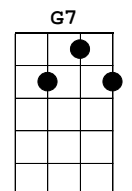

You're a Grand Old Flag/ Yankee Doodle Dandy

Jaunty Strum
D- DU D-

INTRO:

F F
X X X | X X X

VERSE 1:

F
You're a grand old flag, you're a high-flying flag
C7

And forever in peace may you wave

C7 Gm7 C7 F C7 F
You're the em-blem of the land I love
G7 C7

The home of the free and the brave...

F
Ev'ry heart beats true for the Red, White and Blue
D7 Gm

Where there's never a boast or brag

C7 F C7
Should auld acquaintance be forgot
G7 C7 F

Keep your eye on the grand old flag

VERSE 2:

F G7
I'm a Yankee Doodle Dandy

C7 F
A Yankee Doodle, do or die

D7 Gm
A real, live nephew of my Uncle Sam

G7 C7
Born on the 4th of July

F G7
I've got a Yankee Doodle sweetheart

C7 F
She's my Yankee Doodle joy

F
Yankee Doodle came to London just to ride the ponies

G7 C7 F
I am that Yankee Doodle Boy