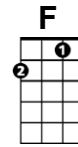

# I'll Fly Away

Albert Brumley

uke version 9.2.13

C C7 F C  
Some glad morning when this life is over, I'll fly a - way.

C G7 C  
To a home on God's celestial shore. I'll fly a - way.

CHORUS: C C7 F C  
I'll fly a - way, oh glory, I'll fly a - way.

C Am C G7 C  
When I die, halle - lujah by and by, I'll fly a - way.

C C7 F C  
Just a few more weary days and then, I'll fly a - way

C G7 C  
To a land where joy will never end. I'll fly a - way.

CHORUS

C C7 F C  
When the shadows of this life have gone, I'll fly a - way.

C G7 C  
Like a bird from prison bars has flown, I'll fly a - way.

CHORUS

*(optional key shift to F)*

F F7 Bb F  
Some glad morning when this life is over, I'll fly a - way.

F C7 F  
To a home on God's celestial shore. I'll fly a - way.

CHORUS: F F7 Bb F  
I'll fly a - way, oh glory, I'll fly a - way.

F Dm F C7 F  
When I die, halle - lujah by and by, I'll fly a - way.