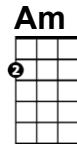

# I'll Fly Away

Albert Brumley

uke version 9.2.13

C C7 F C  
Some glad morning when this life is over, I'll fly a - way.

C G7 C  
To a home on God's celestial shore. I'll fly a - way.

CHORUS: C C7 F C  
I'll fly a - way, oh glory, I'll fly a - way.

F C7 F  
To a home on God's celestial shore. I'll fly a - way.

CHORUS: F F7 Bb F  
I'll fly a - way, oh glory, I'll fly a - way.

F Dm F C7 F  
When I die, halle - lujah by and by, I'll fly a - way.