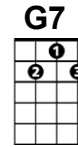

# I'll Fly Away

Albert Brumley

uke version 9.2.13

C C7 F C  
Some glad morning when this life is over, I'll fly a - way.

C G7 C  
To a home on God's celestial shore. I'll fly a - way.

CHORUS: C C7 F C  
I'll fly a - way, oh glory, I'll fly a - way.

C Am C G7 C  
When I die, halle - lujah by and by, I'll fly a - way.

C C7 F C  
Just a few more weary days and then, I'll fly a - way

C G7 C  
To a land where joy will never end. I'll fly a - way.

CHORUS

C C7 F C  
When the shadows of this life have gone, I'll fly a - way.

C G7 C  
Like a bird from prison bars has flown, I'll fly a - way.

CHORUS

*(optional key shift to F)*

F F7 Bb F  
Some glad morning when this life is over, I'll fly a - way.

F C7 F  
To a home on God's celestial shore. I'll fly a - way.

CHORUS: F F7 Bb F  
I'll fly a - way, oh glory, I'll fly a - way.

F Dm F C7 F  
When I die, halle - lujah by and by, I'll fly a - way.